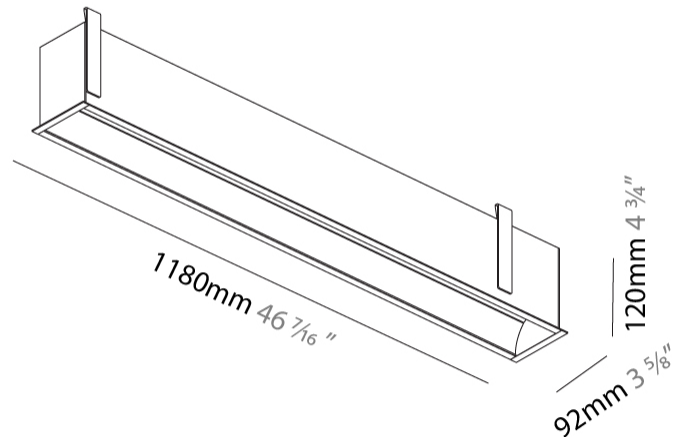

GENERAL

Series: Groove
Subseries: Groove Square
Brand: Prolight
Division: Architectural
Mounting Type: Recessed
Mounting Location: Ceiling
Subcategory: Profile

PHYSICAL

Shape: Rectangle
Length (mm): 1180
Length (in): 46 7/16
Width (mm): 92
Width (in): 3 5/8
Height (mm): 120
Height (in): 4 3/4
Ceiling Thickness (mm): 10 - 25
Ceiling Thickness (in): 3/8 - 1
Min. Recessing Depth (mm): 160
Min. Recessing Depth (in): 6 5/16
Light Distribution: Direct
Weight (kg): 5.195
Weight (lbs): 11.43
Diffuser: PMMA - Opal
Fixture Finish: ANA / SSR / BKV / CWI / CRY / HAB / MSR / UFT / ITA / RUA / OGR / FTG / MYG / RWR / LOD / PUS / FRO / FUP / KIA / POP / BLS / SPG / MEY / GOH / GUM / CHC / COM / ABZ / JAG / OBR / MOS / ROR
Fixture Material: Aluminum
Cut-out Measurements: 1170mm / 46 1/16" x 85mm / 3 3/8"

ELECTRICAL

Lamp Type: LED (Zhaga Standard)
Input Wattage (W): 20.2
Total Output Wattage (W): 16 / 12.8 (3500K)
Dimming: 0-10V Dimming / Phase Dimming (120Vac Only)
Driver Included: Yes
Driver Location: Integrated
Driver Type: Constant Current - 120 / 277Vac
Driver Class: Class 2
Input Voltage (V): 120 - 277
Constant Current (MA): 350 / 400 (3500K)

LED

Color Temperature (°K): 3000 / 3500 / 4000
Max. Delivered Lumen (lm): 1370 / 1421 / 1450
CRI: >90 CRI
Lamp Life (hrs): 50000

OPTICAL

RATINGS AND CERTIFICATIONS

Certified By: Certified for North American Standards
IP rating: IP20