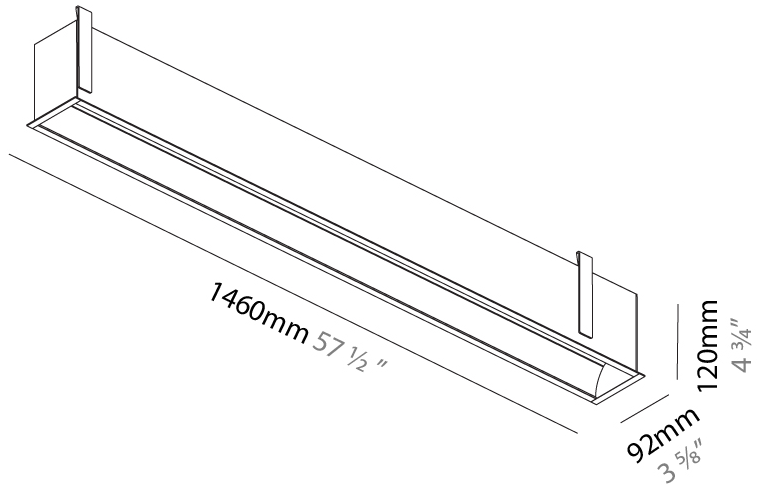

GENERAL

Series: Groove
Subseries: Groove Square
Brand: Prolight
Division: Architectural
Mounting Type: Recessed
Mounting Location: Ceiling
Subcategory: Profile

PHYSICAL

Shape: Rectangle
Length (mm): 1460
Length (in): 57 1/2
Width (mm): 92
Width (in): 3 5/8
Height (mm): 120
Height (in): 4 3/4
Ceiling Thickness (mm): 10 / 12.5 / 15 / 25
Ceiling Thickness (in): 3/8 or 1/2 or 9/16 or 1
Min. Recessing Depth (mm): 160
Min. Recessing Depth (in): 6 5/16
Light Distribution: Direct
Weight (kg): 6.306
Weight (lbs): 13.87
Diffuser: PMMA - Opal
Fixture Finish: [ANA / SSR / BKV / CWI / CRY / HAB / MSR / UFT / ITA / RUA / OGR / FTG / MYG / RWR / LOD / PUS / FRO / FUP / KIA / POP / BLS / SPG / MEY / GOH / GUM / CHC / COM / ABZ / JAG / OBR / MOS / ROR](#)
Fixture Material: Aluminum
Cut-out Measurements: 1450mm / 57 1/16" x 85mm / 3 3/8"

ELECTRICAL

Lamp Type: LED (Zhaga Standard)
Input Wattage (W): 25.3
Total Output Wattage (W): 20 / 16 (3500K)
[Dimming: 0-10V Dimming / Phase Dimming (120Vac Only)](#)
Driver Included: Yes
Driver Location: Integrated
Driver Type: Constant Current - 120 / 277Vac
Driver Class: Class 2
Input Voltage (V): 120 - 277
Constant Current (MA): 350 / 500 (3500K)

LED

[Color Temperature (°K): 3000 / 3500 / 4000](#)
Max. Delivered Lumen (lm): 1710 / 1774 / 1810
CRI: >90 CRI
Lamp Life (hrs): 50000

OPTICAL

RATINGS AND CERTIFICATIONS

Certified By: Certified for North American Standards
IP rating: IP20