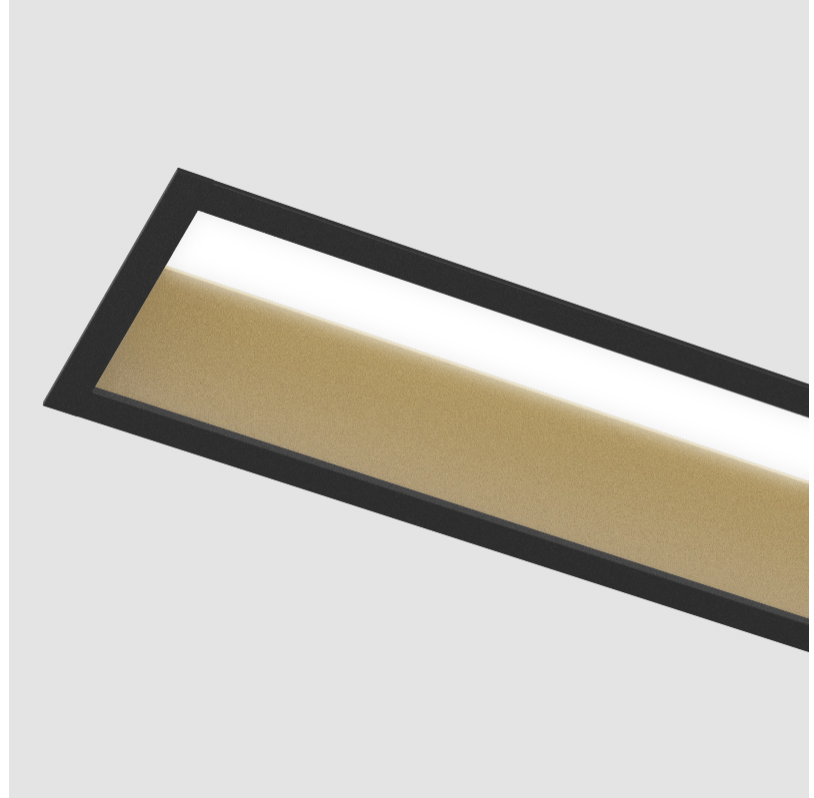

GENERAL

Series: Groove
Subseries: Groove Square
Brand: Prolight
Division: Architectural
Mounting Type: Recessed
Mounting Location: Ceiling
Subcategory: Profile

PHYSICAL

Shape: Rectangle
Length (mm): 1460
Length (in): 57 1/2
Width (mm): 92
Width (in): 3 5/8
Height (mm): 120
Height (in): 4 3/4
Ceiling Thickness (mm): 10 / 12.5 / 15 / 25
Ceiling Thickness (in): 3/8 or 1/2 or 9/16 or 1
Min. Recessing Depth (mm): 160
Min. Recessing Depth (in): 6 5/16
Light Distribution: Direct
Weight (kg): 6.306
Weight (lbs): 13.87
Diffuser: PMMA - Opal
Fixture Finish: [ANA / SSR / BKV / CWI / CRY / HAB / MSR / UFT / ITA / RUA / OGR / FTG / MYG / RWR / LOD / PUS / FRO / FUP / KIA / POP / BLS / SPG / MEY / GOH / GUM / CHC / COM / ABZ / JAG / OBR / MOS / ROR](#)
Fixture Material: Aluminum
Cut-out Measurements: 1450mm / 57 1/16" x 85mm / 3 3/8"

ELECTRICAL

Lamp Type: LED (Zhaga Standard)
Input Wattage (W): 25.3
Total Output Wattage (W): 20 / 16 (3500K)
[Dimming: 0-10V Dimming / Phase Dimming (120Vac Only)](#)
Driver Included: Yes
Driver Location: Integrated
Driver Type: Constant Current - 120 / 277Vac
Driver Class: Class 2
Input Voltage (V): 120 - 277
Constant Current (MA): 350 / 500 (3500K)

LED

[Color Temperature (°K): 3000 / 3500 / 4000](#)
Max. Delivered Lumen (lm): 1710 / 1774 / 1810
CRI: >90 CRI
Lamp Life (hrs): 50000

OPTICAL

RATINGS AND CERTIFICATIONS

Certified By: Certified for North American Standards
IP rating: IP20