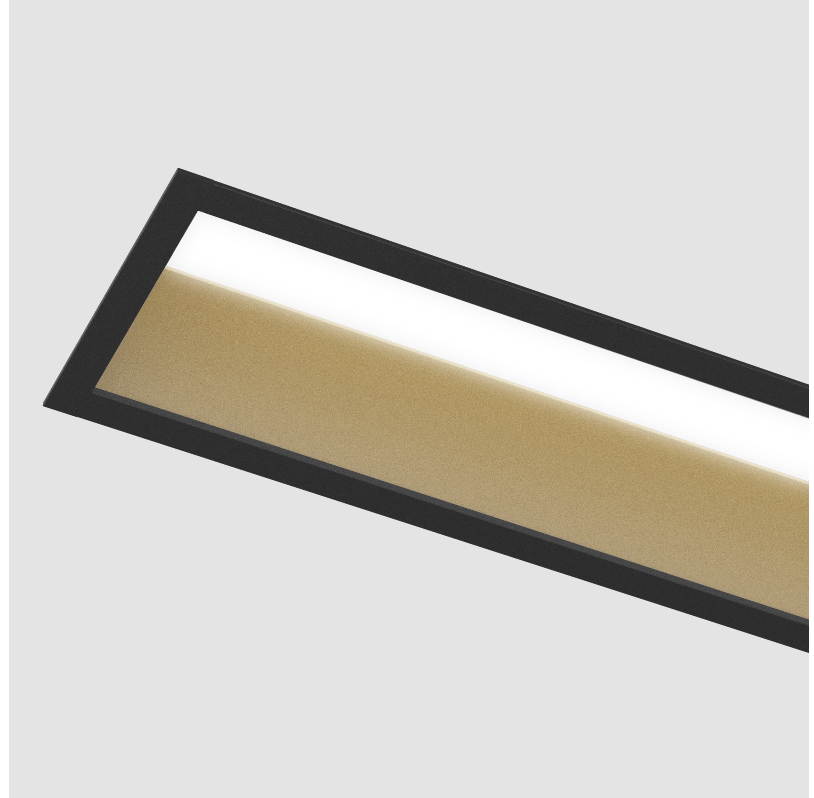

GENERAL

Series: Groove
Subseries: Groove Square
Brand: Prolight
Division: Architectural
Mounting Type: Recessed
Mounting Location: Ceiling
Subcategory: Profile

PHYSICAL

Shape: Rectangle
Length (mm): 1180
Length (in): 46 7/16
Width (mm): 92
Width (in): 3 5/8
Height (mm): 120
Height (in): 4 3/4
Ceiling Thickness (mm): 10 - 25
Ceiling Thickness (in): 3/8 - 1
Min. Recessing Depth (mm): 160
Min. Recessing Depth (in): 6 5/16
Light Distribution: Direct
Weight (kg): 5.195
Weight (lbs): 11.43
Diffuser: PMMA - Opal
Fixture Finish: ANA / SSR / BKV / CWI / CRY / HAB / MSR / UFT / ITA / RUA / OGR / FTG / MYG / RWR / LOD / PUS / FRO / FUP / KIA / POP / BLS / SPG / MEY / GOH / GUM / CHC / COM / ABZ / JAG / OBR / MOS / ROR
Fixture Material: Aluminum
Cut-out Measurements: 1170mm / 46 1/16" x 85mm / 3 3/8"

ELECTRICAL

Lamp Type: LED (Zhaga Standard)
Input Wattage (W): 20.2
Total Output Wattage (W): 16 / 12.8 (3500K)
Dimming: 0-10V Dimming / Phase Dimming (120Vac Only)
Driver Included: Yes
Driver Location: Integrated
Driver Type: Constant Current - 120 / 277Vac
Driver Class: Class 2
Input Voltage (V): 120 - 277
Constant Current (MA): 350 / 400 (3500K)

LED

Color Temperature (°K): 3000 / 3500 / 4000
Max. Delivered Lumen (lm): 1370 / 1421 / 1450
CRI: >90 CRI
Lamp Life (hrs): 50000

OPTICAL

RATINGS AND CERTIFICATIONS

Certified By: Certified for North American Standards
IP rating: IP20